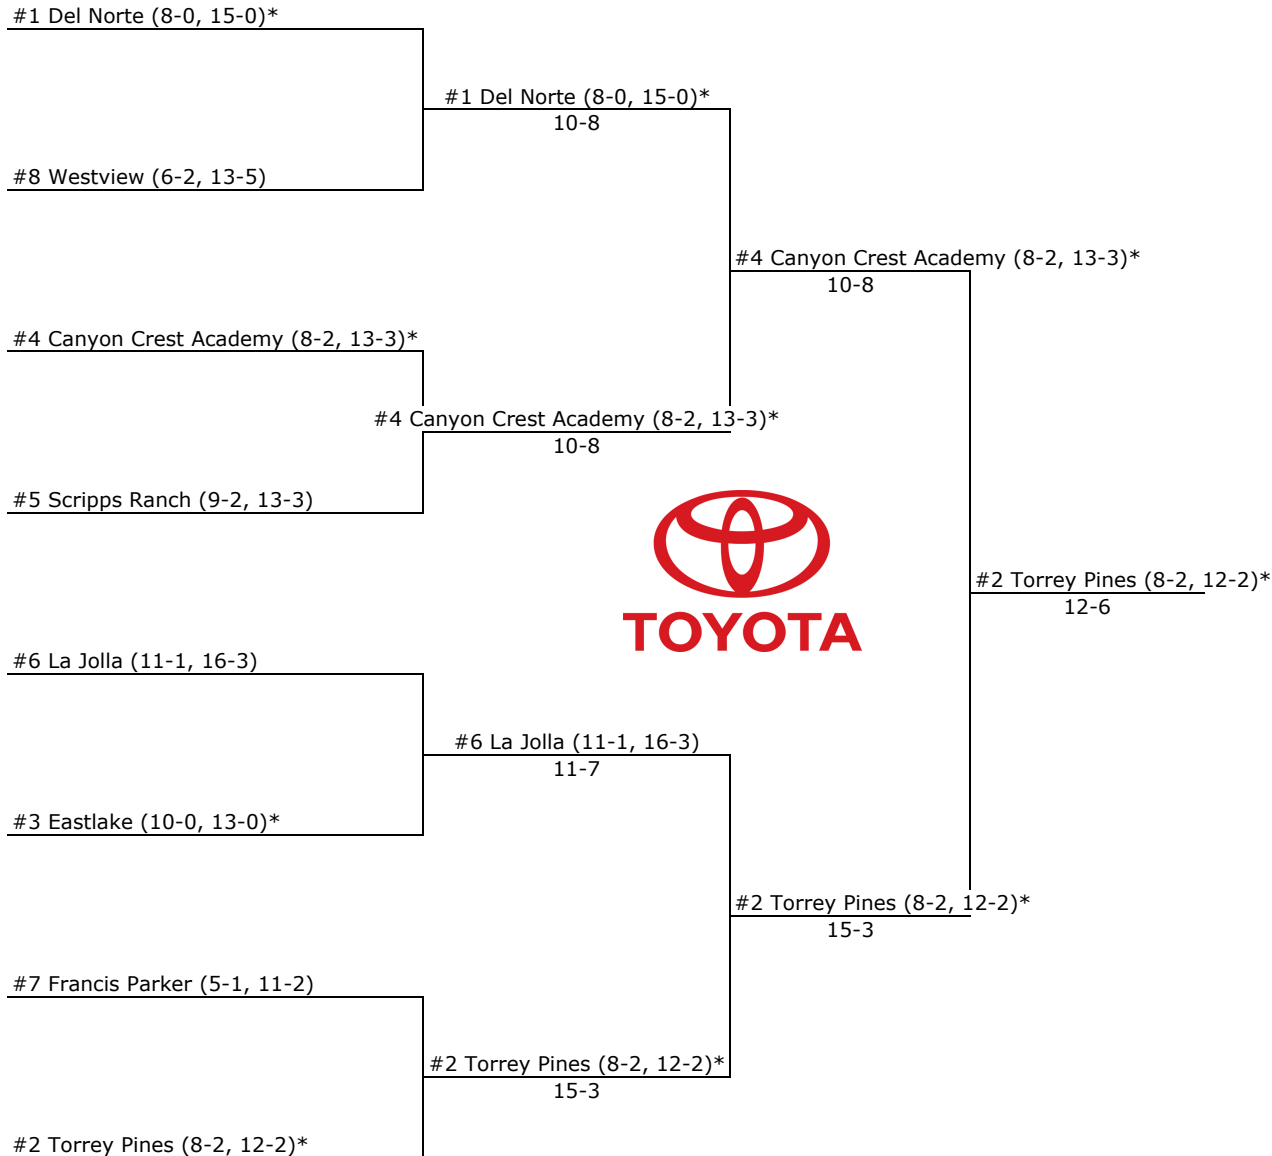

2016 CIF San Diego Boy's Tennis Team Playoffs

OPEN DIVISION

Tuesday, May 2, 2017
*-Home Site
Not before 3PM
(unless otherwise noted)

Wednesday, May 3, 2017
at Higher Seed
Not before 3PM
(unless otherwise noted)

Thursday, May 4, 2017
Barnes Tennis Center
2PM