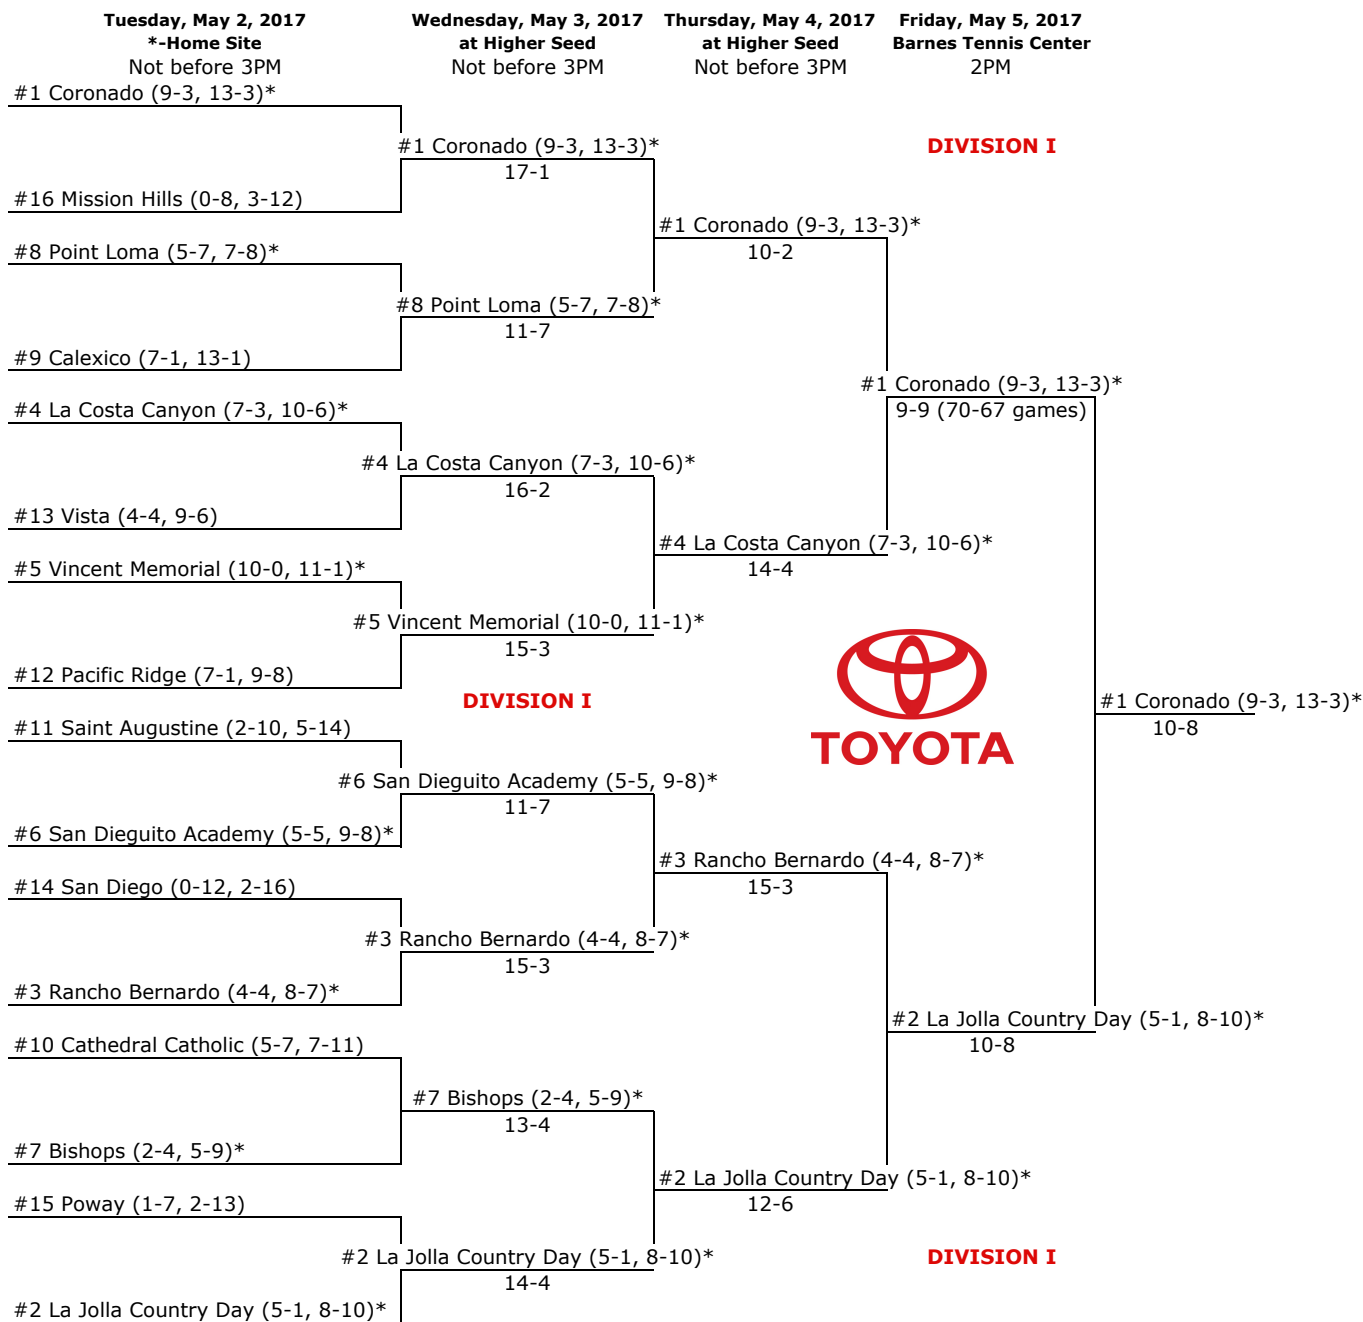

2016 CIF San Diego Boy's Tennis Team Playoffs

DIVISION 1