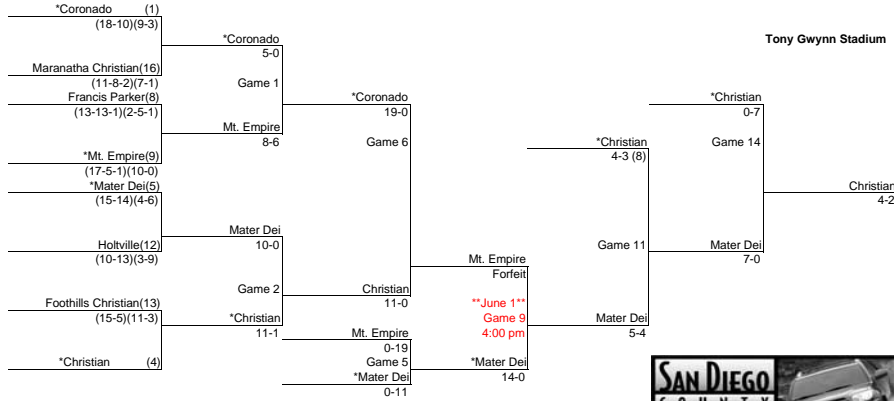

**CIF SAN DIEGO SECTION/TOYOTA
2009 BASEBALL CHAMPIONSHIP
DIVISION IV
UPPER BRACKET**

PLAY IN	FIRST ROUND	SECOND ROUND	THIRD ROUND	FOURTH ROUND	IF NECESSARY	FINALS
26-May-09 3:30 PM *Higher Seed Site	27-May-09 3:30 PM *Higher Seed Site	29-May-09 3:30 PM *Higher Seed Site	30-May-09 11:00 am/2:00 pm Grossmont H.S.	2-Jun-09 3:30 PM *Higher Seed Site	4-Jun-09 3:30 PM *Higher Seed Site	6-Jun-09 10:00 AM SDSU

CHRISTIAN 5-4

**CIF SAN DIEGO SECTION/TOYOTA
2009 BASEBALL CHAMPIONSHIP
DIVISION IV
LOWER BRACKET**

PLAY IN	FIRST ROUND	SECOND ROUND	THIRD ROUND	FOURTH ROUND	IF NECESSARY	FINALS
26-May-09 3:30 PM *Higher Seed Site	27-May-09 3:30 PM *Higher Seed Site	29-May-09 3:30 PM *Higher Seed Site	30-May-09 11:00 am/2:00 pm Grossmont H.S.	2-Jun-09 3:30 PM *Higher Seed Site	4-Jun-09 3:30 PM *Higher Seed Site	6-Jun-09 10:00 AM SDSU