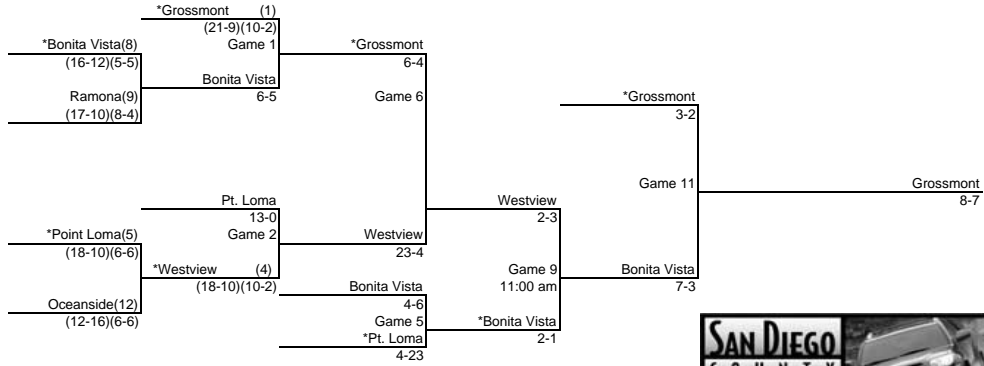

**CIF SAN DIEGO SECTION/TOYOTA
2009 BASEBALL CHAMPIONSHIP
DIVISION II
UPPER BRACKET**

PLAY IN	FIRST ROUND	SECOND ROUND	THIRD ROUND	FOURTH ROUND	IF NECESSARY	FINALS
26-May-09 3:30 PM *Higher Seed Site	27-May-09 3:30 PM *Higher Seed Site	29-May-09 3:30 PM *Higher Seed Site	30-May-09 11:00 am/2:00 pm Carlsbad H.S	2-Jun-09 3:30 PM *Higher Seed Site	4-Jun-09 3:30 PM *Higher Seed Site	6-Jun-09 4:00 PM SDSU Tony Gwynn Stadium

EL CAPITAN 5-2 (9)

WE'VE GOT WHAT IT TAKES.

**CIF SAN DIEGO SECTION/TOYOTA
2009 BASEBALL CHAMPIONSHIP
DIVISION II
LOWER BRACKET**

PLAY IN	FIRST ROUND	SECOND ROUND	THIRD ROUND	FOURTH ROUND	IF NECESSARY	FINALS
26-May-09 3:30 PM *Higher Seed Site	27-May-09 3:30 PM *Higher Seed Site	29-May-09 3:30 PM *Higher Seed Site	30-May-09 11:00 am/2:00 pm Carlsbad H.S	2-Jun-09 3:30 PM *Higher Seed Site	4-Jun-09 3:30 PM *Higher Seed Site	6-Jun-09 4:00 PM SDSU Tony Gwynn Stadium