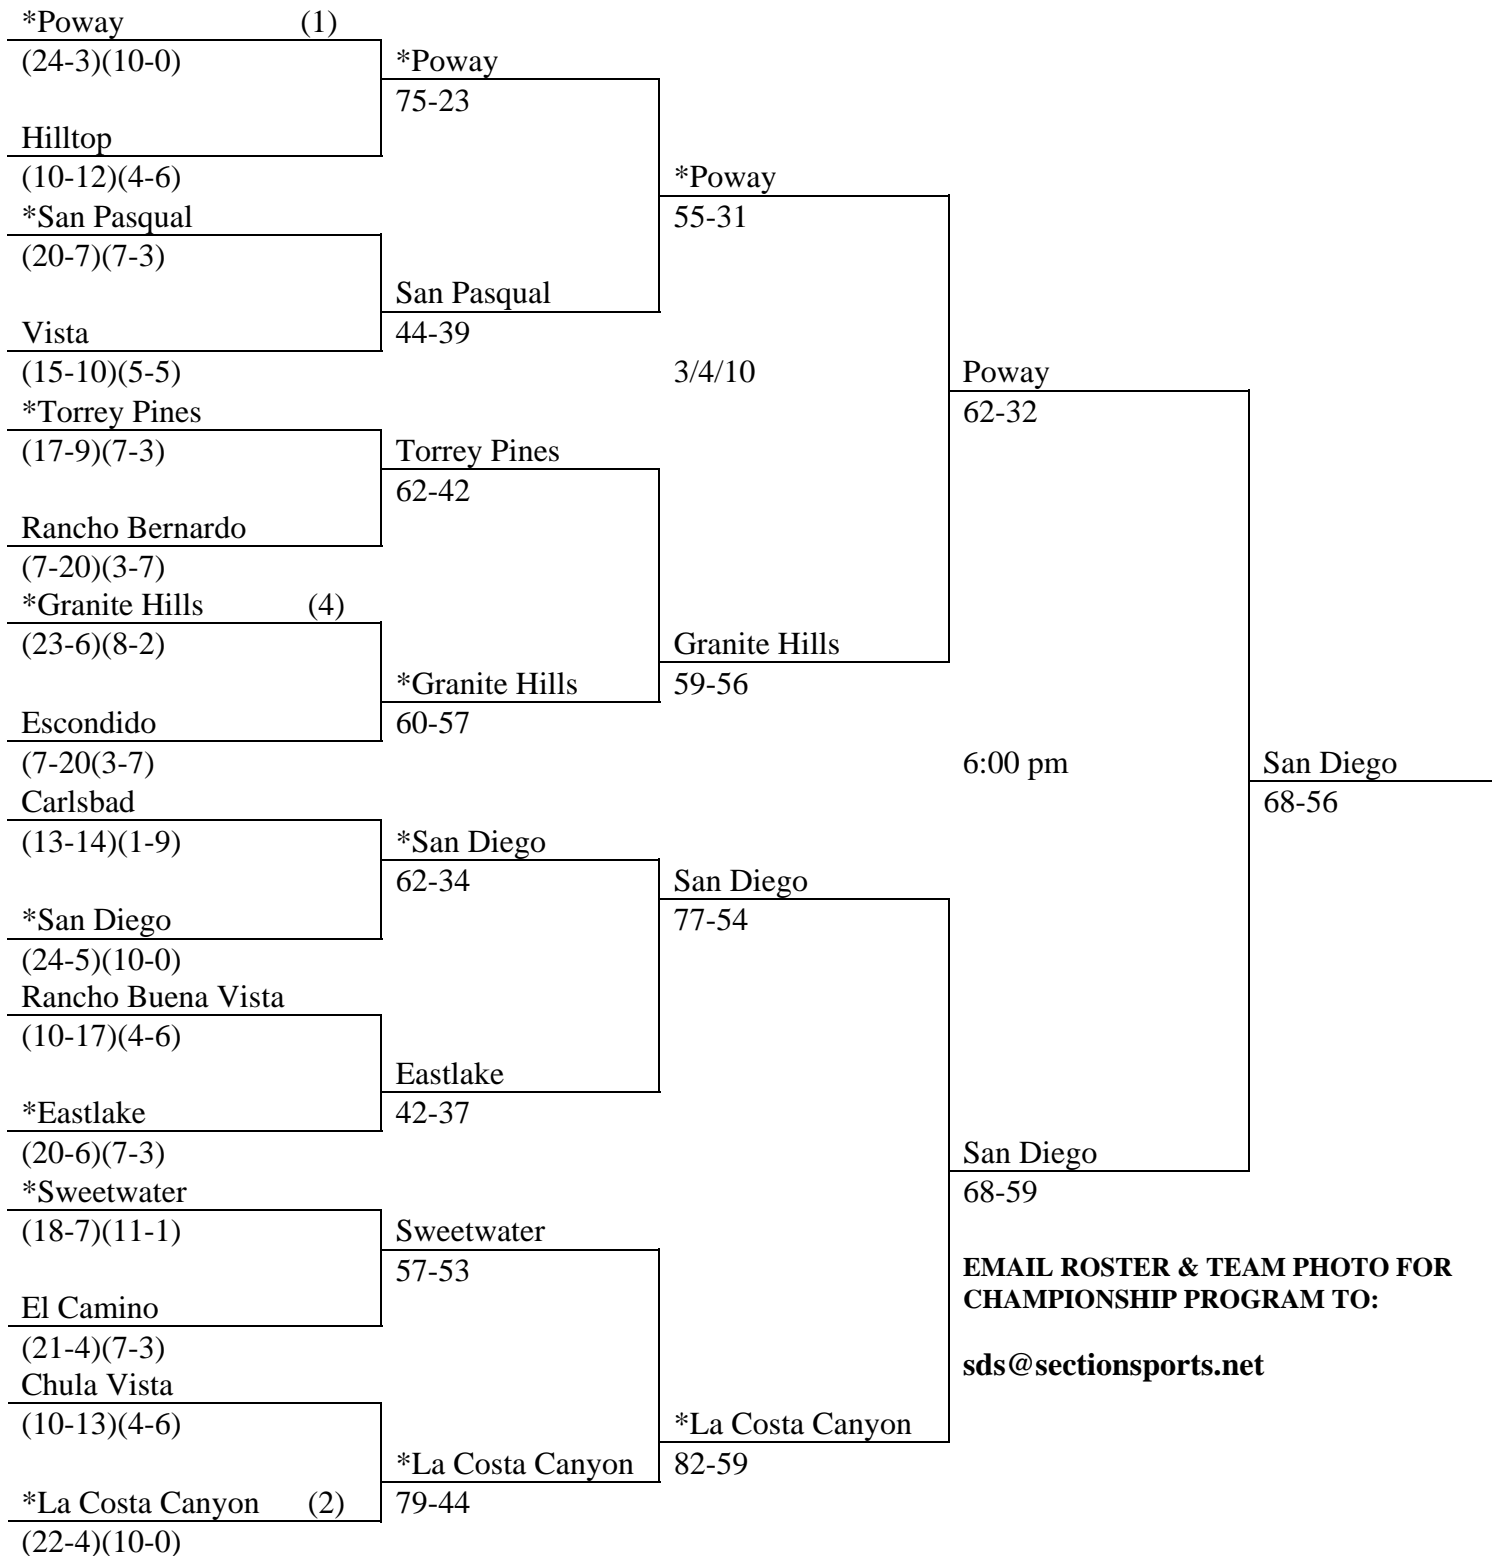

**CIF SAN DIEGO SECTION
2010 GIRLS' BASKETBALL
CHAMPIONSHIP
DIVISION I**

FARMERS

FIRST ROUND

Feb. 24
7:00 pm
*Home site of
Higher seed

QUARTERFINALS

Feb. 27
7:00 pm
*Home site of
Higher seed

SEMIFINALS

Mar. 3
7:00 pm
*Home site of
Higher seed

FINALS

Mar. 6
6:00 pm
Jenny Craig Pavilion
University of San Diego

**EMAIL ROSTER & TEAM PHOTO FOR
CHAMPIONSHIP PROGRAM TO:**

sds@sectionsports.net