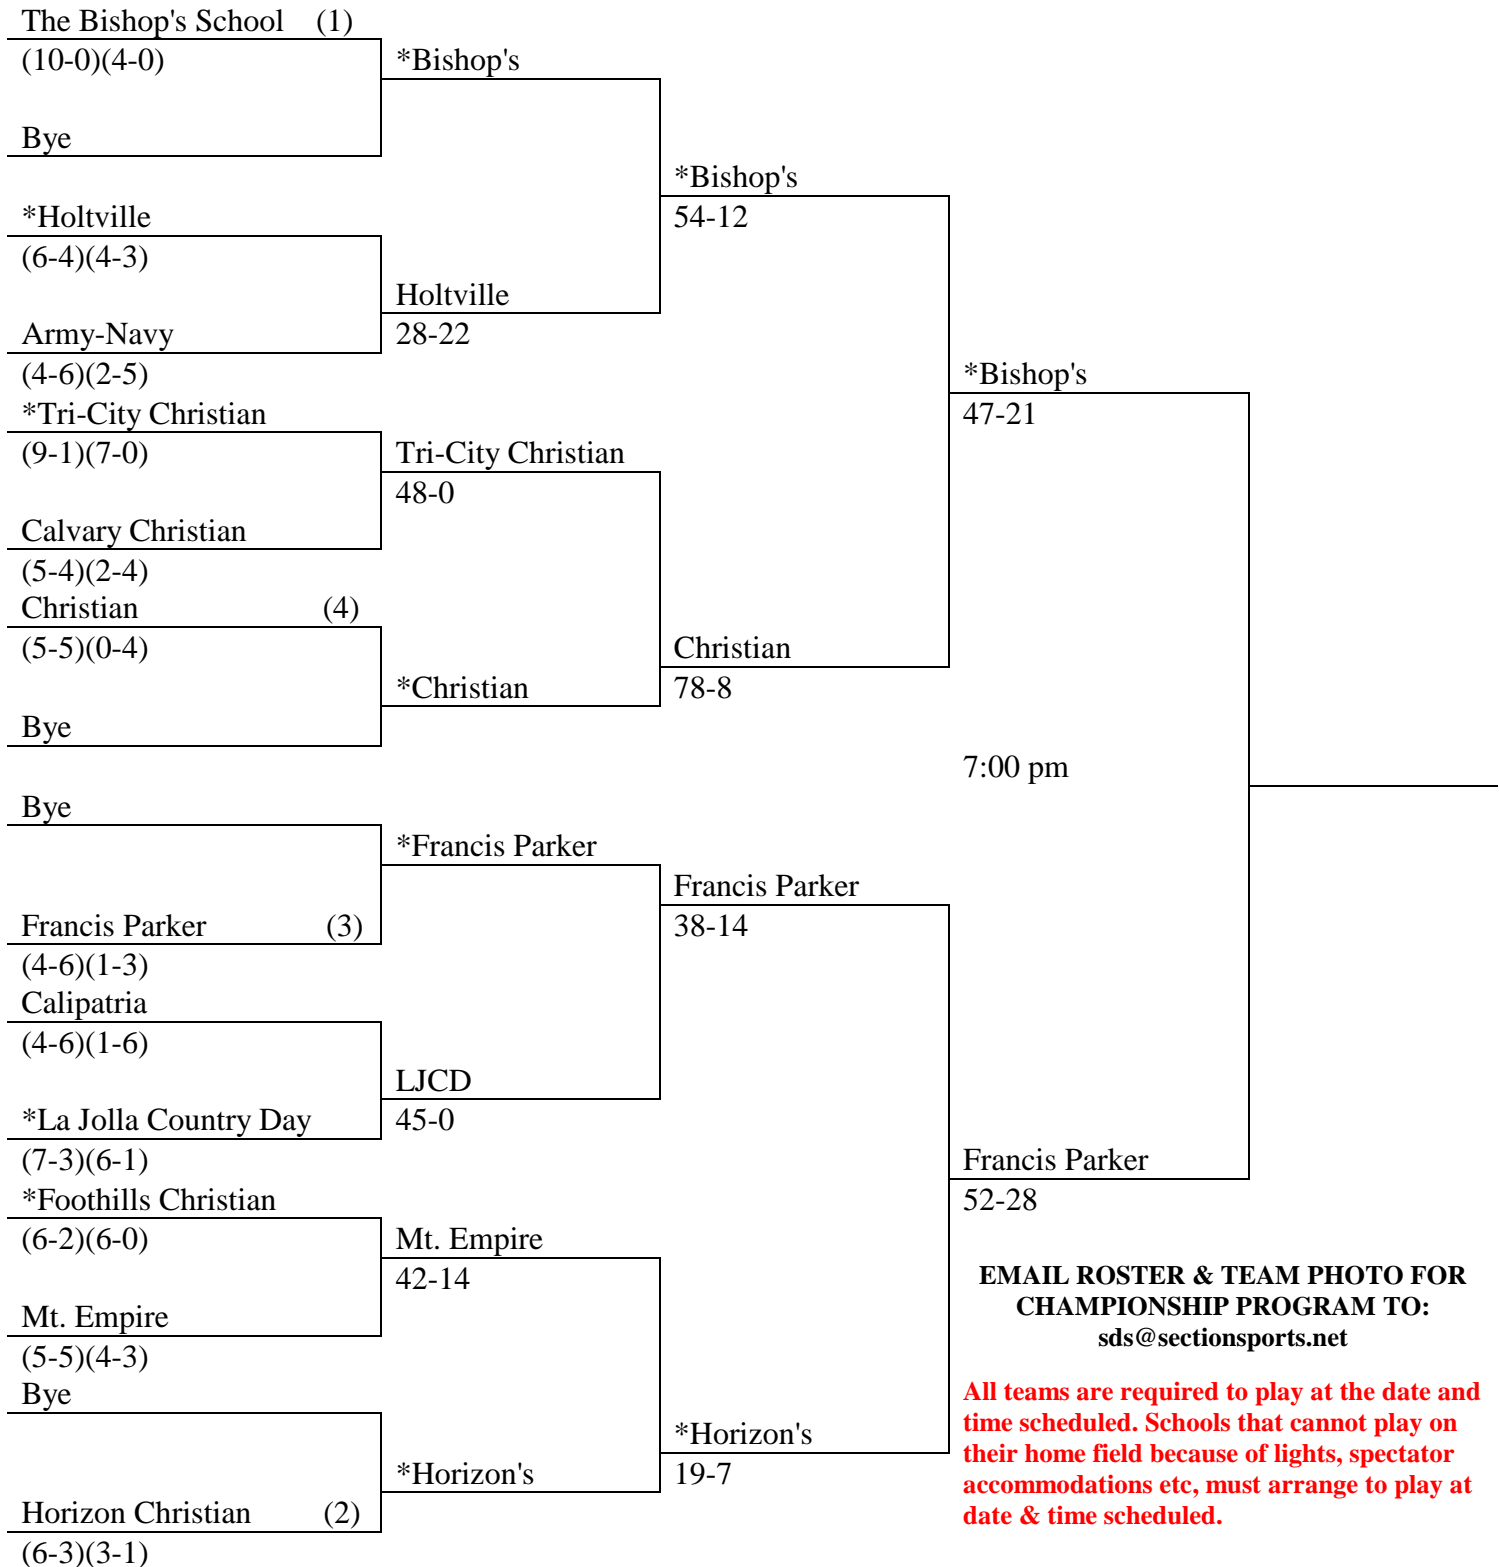

**CIF SAN DIEGO SECTION
2010 FOOTBALL
CHAMPIONSHIP
DIVISION V**

PRESENTED BY FARMERS INSURANCE

FIRST ROUND	QUARTERFINALS	SEMIFINALS	FINALS
Nov. 19	Nov. 26	Dec. 3	Dec. 10
7:00 pm	7:00 pm	7:00 pm	7:00 pm
*Home site of Higher seed	*Home site of Higher seed	*Home site of Higher seed	San Diego Mesa College